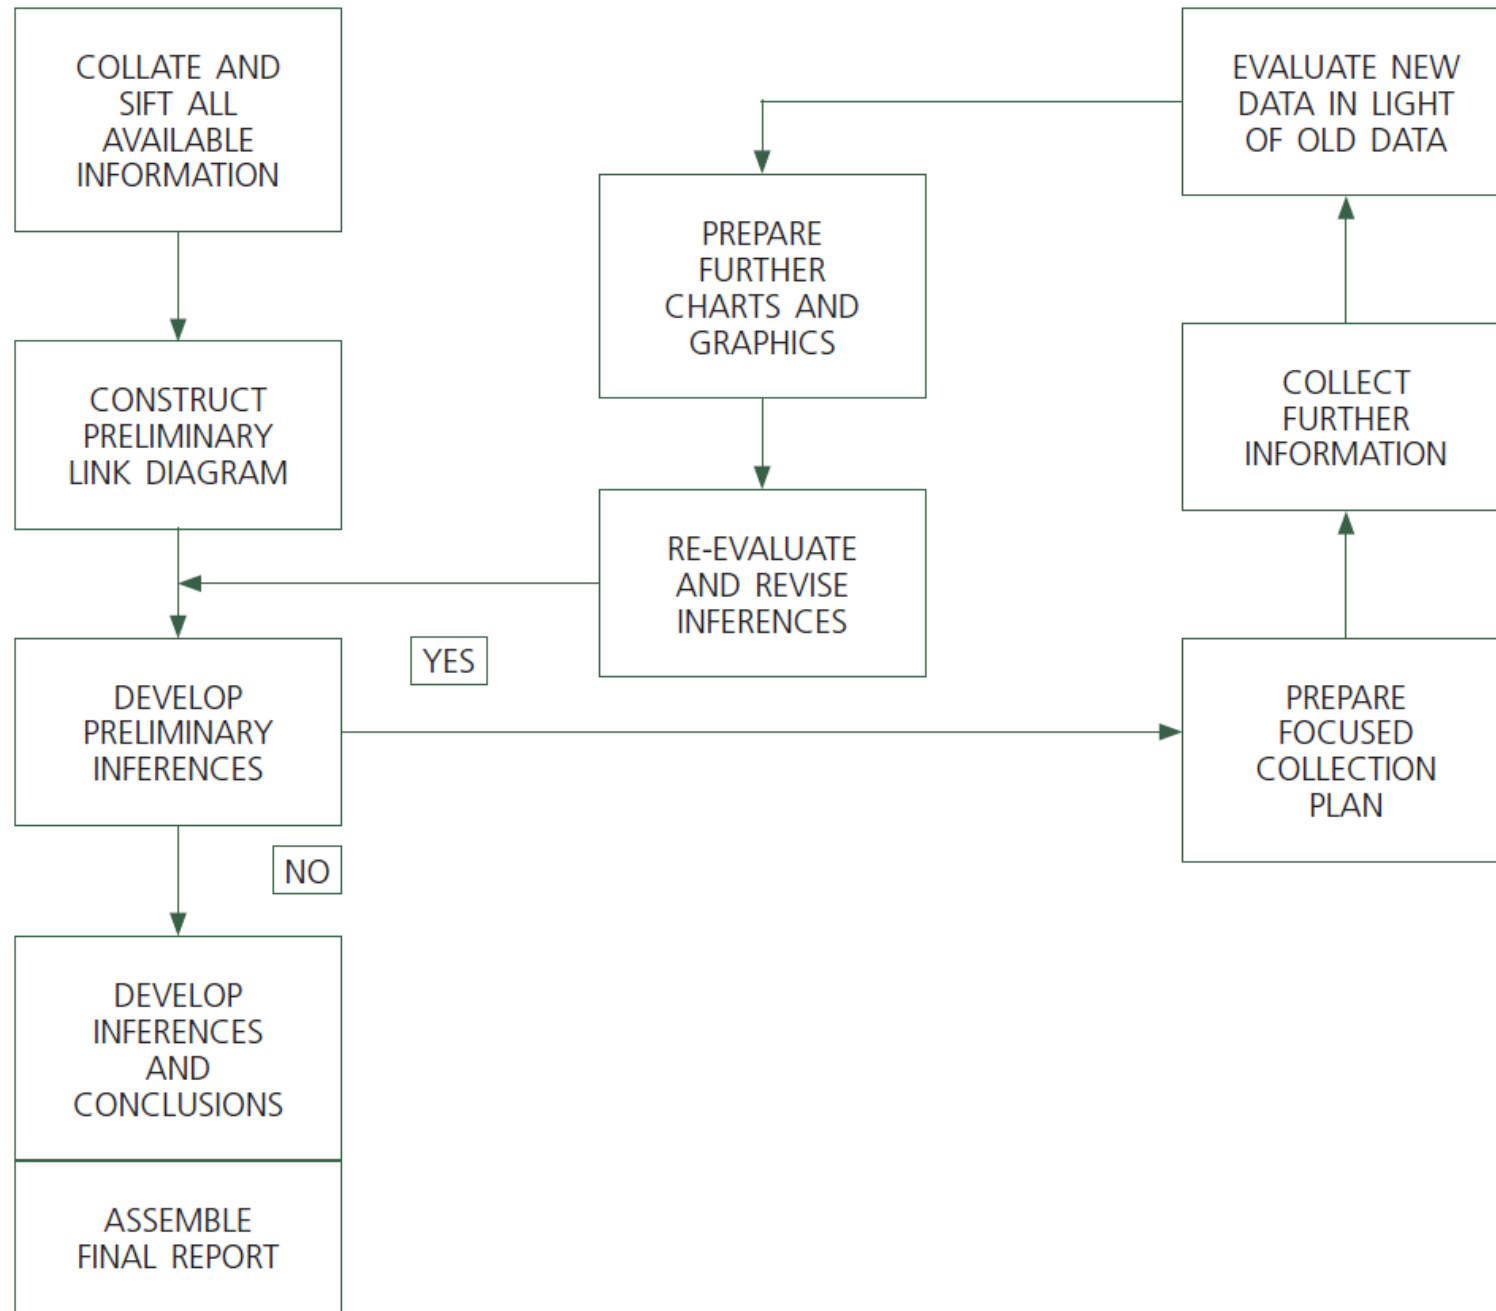

**Criminal Intelligence**

**INFORMATION +  
EVALUATION =  
INTELLIGENCE**

## Association codes

Code

Meaning

- Confirmed association between two entities
  - Suspected association between two entities
  - + Confirmed member of the organization—officer, manager, employee, club member
  - Suspected membership in the organization
  - ➔ Confirmed investment with no other participation—shareholder, limited partner (direction from owner to owned)
  - ▶ Suspected investment with no other participation (direction from owner to owned)
-